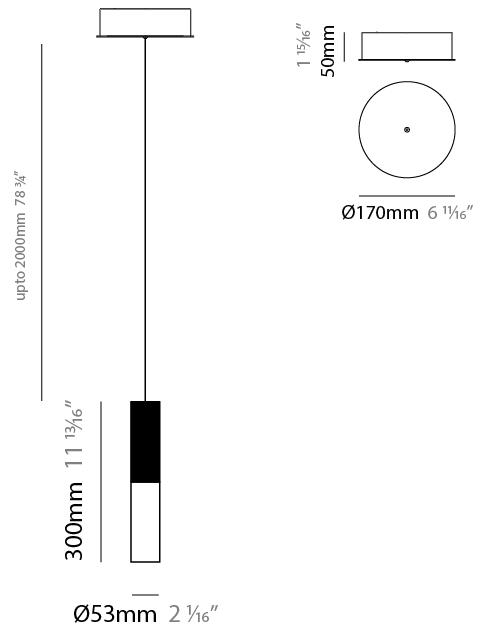

IO SINGLE XL SUSPENSION

D101446

base number

1. To build a product code in our configurator select the specify button on the base model # product page
2. To build a manual product code on this datasheet choose from the options listed below in blue font and add the suffix to the base model #

GENERAL

Series: IO
Subseries: IO Single XL
Brand: Quasar
Division: Design
Mounting Type: Suspension
Mounting Location: Ceiling
Subcategory: Pendant

PHYSICAL

Shape: Cylinder
Diameter (mm): 53
Diameter (in): 2 1/16
Height (mm): 300
Height (in): 11 13/16
Max. Overall Height (mm): 2300
Max. Overall Height (in): 90 3/16
Light Distribution: Downlight
Weight (kg): 1.5
Weight (lbs): 3.31
Fixture Finish: BPA
Fixture Material: Metal
Cable Details: 2000mm Cable

ELECTRICAL

Lamp Type: LED
Input Wattage (W): 11.6
Total Output Wattage (W): 8
Dimming: Tri-Mode (Non-Dimming and Phase Dimming (120Vac only) and 0-10V Dimming)
Driver Included: Yes
Driver Location: Integrated
Driver Type: Constant Current - 120Vac
Driver Class: Class 2
Input Voltage (V): 120 - 277
Constant Current (MA): 350
Upon Request: (Not included - see components) Integral: 0-10Vdc dimming / Phase dimming @120Vac only / 277Vac

LED

Number of LEDs: 1
Color Temperature (°K): 2700
Max. Delivered Lumen (lm): 125
CRI: >90 CRI
Lamp Life (hrs): 50000

OPTICAL

RATINGS AND CERTIFICATIONS

Certified By: Certified for North American Standards
IP rating: IP20